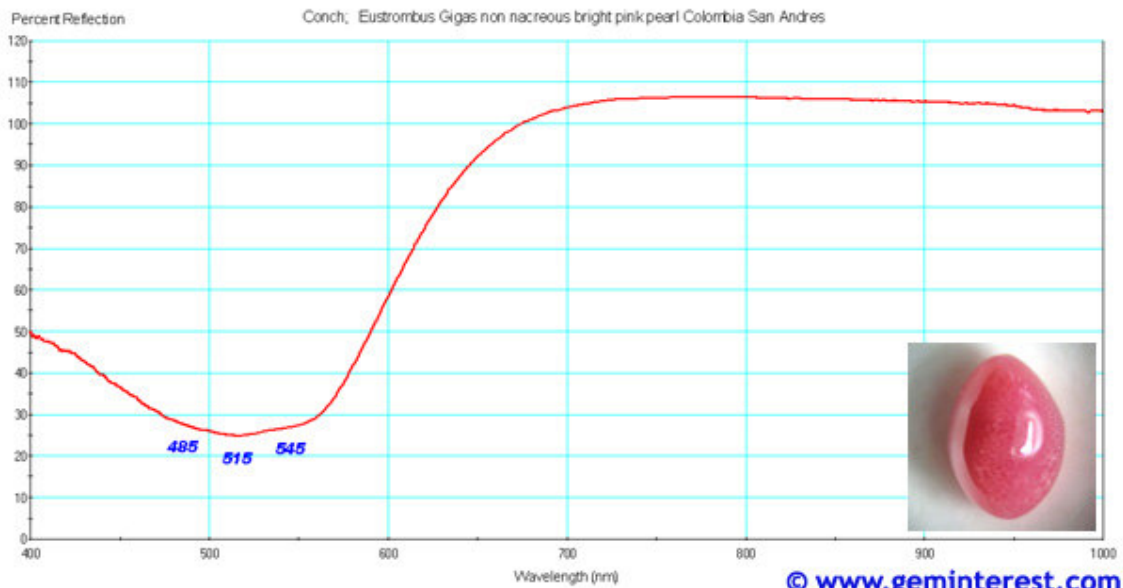

Spot reading

N~1.56

Specific gravity:

Hydrostatic weighing:

~2.90

Spectrometer:

Large band centered at 520 nm and roughly formed by three superposed bands .

Texture: