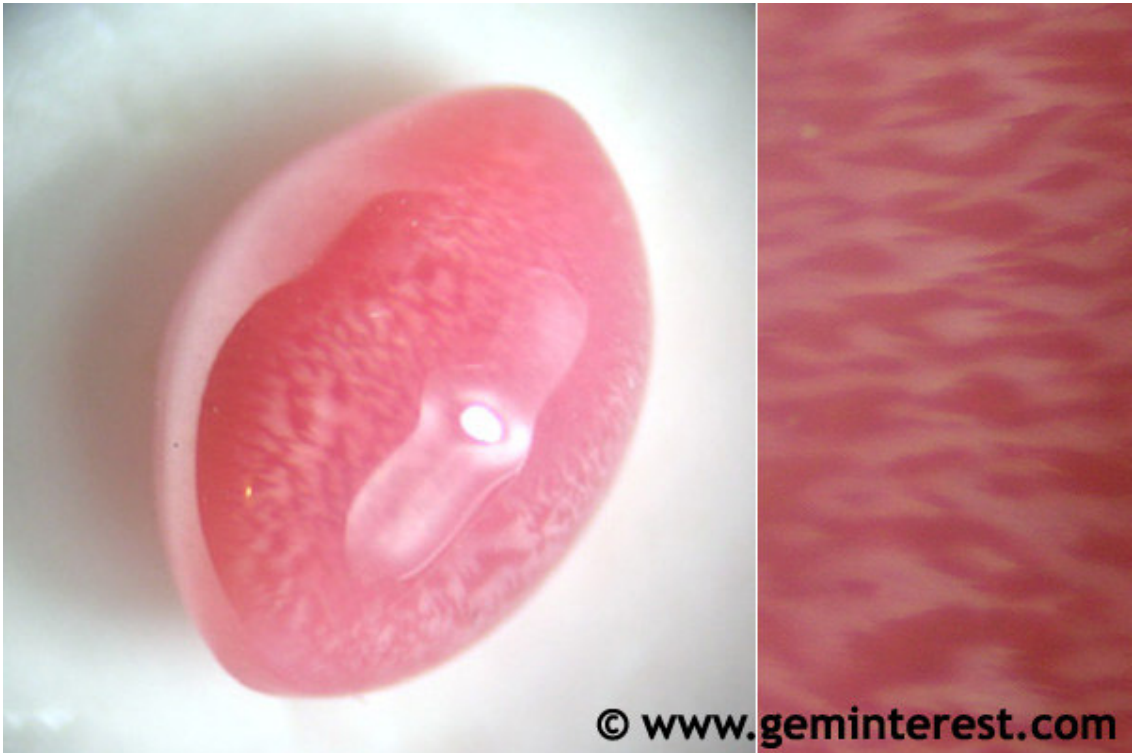

Phylum: Mollusca

Class: Gastropoda

Family: Strombidae

Genres: *Eustrombus*

Species: *Eustrombus Gigas*]

Locality: Colombia, San Andres islands

Color: Pink to vivid purplish pink

Luster: Vitreous and silky

Effect: The flamed and silky texture gives chatoyant effect (silky pink eye with a plain pink "pupil")

Weigh: 1.22 ct

Dimensions: ~7x5mm

Luminescence:

Long wave UV Long: Inert

Short wave UV Court: Inert

Refractive index:

Spot reading

N~1.56

Specific gravity:

Hydrostatic weighing:

~2.90

Spectrometer:

Large band centered at 520 nm and roughly formed by three superposed bands .

Texture:

White flamed texture (i.e. flame shaped) giving silky aspect and chatoyancy.

© www.geminterest.com

Flamed texture:

Bibliography:

2010/03/07: <http://www.caracolgems.com/>

2010/03/07: http://fr.wikipedia.org/wiki/Strombus_gigas