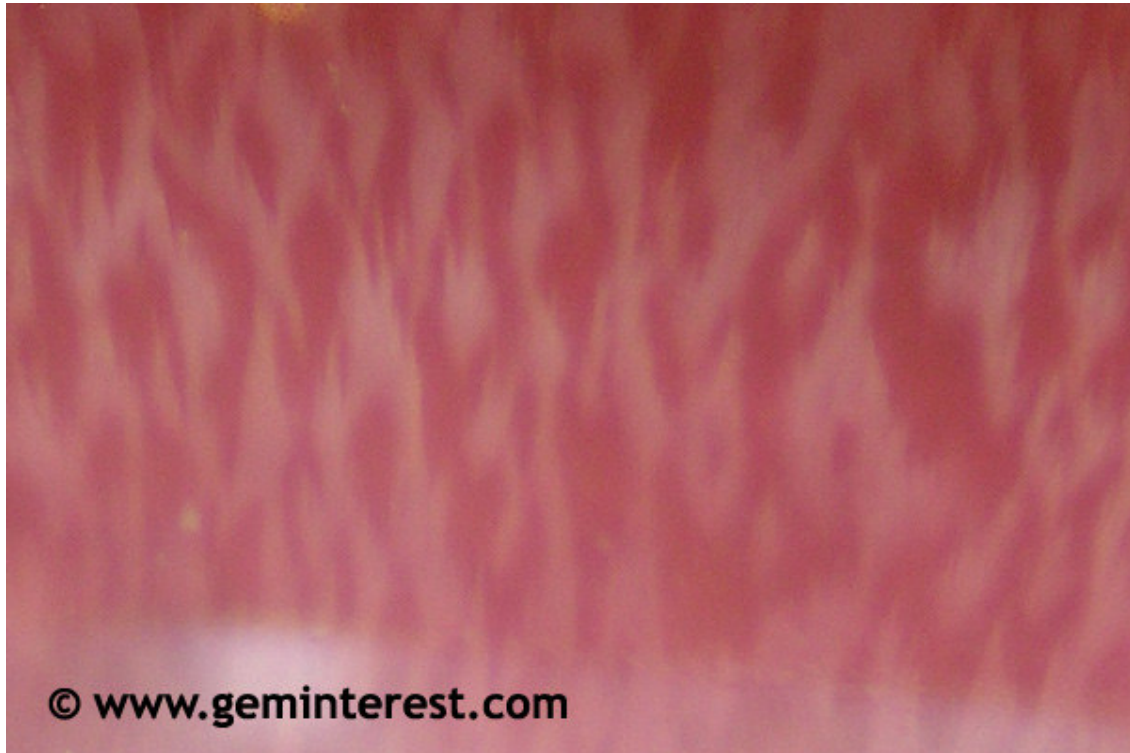

Spot reading

N~1.56

Specific gravity:

Hydrostatic weighing:

~2.90

Spectrometer:

Large band centered at 520 nm and roughly formed by three superposed bands .

Texture:

White flamed texture (i.e. flame shaped) giving silky aspect and chatoyancy.

© www.geminterest.com

Flamed texture:

Bibliography:

2010/03/07: <http://www.caracolgems.com/>

2010/03/07: http://fr.wikipedia.org/wiki/Strombus_gigas